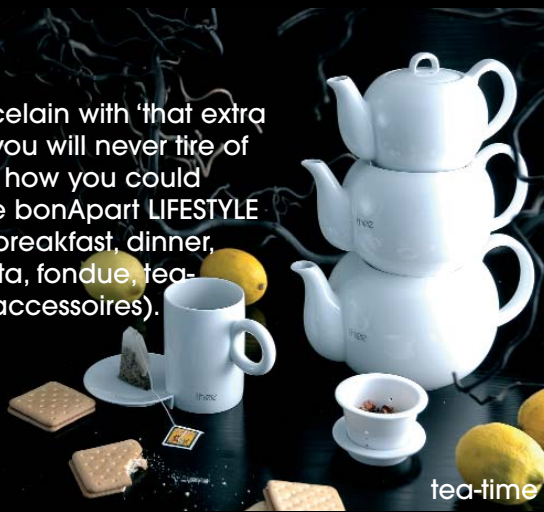

bonApart[®]
made in Belgium

breakfast-time

dinner-time

LIFESTYLE

Quality porcelain with 'that extra touch' that you will never tire of using. This is how you could describe the bonApart LIFESTYLE collection (breakfast, dinner, dessert, pasta, fondue, tea-break and accessoires).

tea-time

pasta pleasure

kitchen

table

Check our pricelist for an overview of the complete range & possibilities

SWEET ANIMALS

Twelve different artistic animal designs... Elegant, funny and timeless, that is how the SWEET ANIMALS create an unusual look that suits in every interior.

THE ARC COLLECTION

The ARC COLLECTION touches everybody's heart. Twelve lovely animals and spherical shapes form a highly attractive combination.

HISIX & LOSIX

Six high figures and six low ones... The HISIX & LOSIX series use simple black lines and unique details to make sure that the most beautiful table is always yours.

ROYAL FAMILY

For each member of the family a different design. The figures of the ROYAL FAMILY are highly expressive and full of emotion. These figures, together with the selection of six attractive colours, will cheer up your life. Every day.